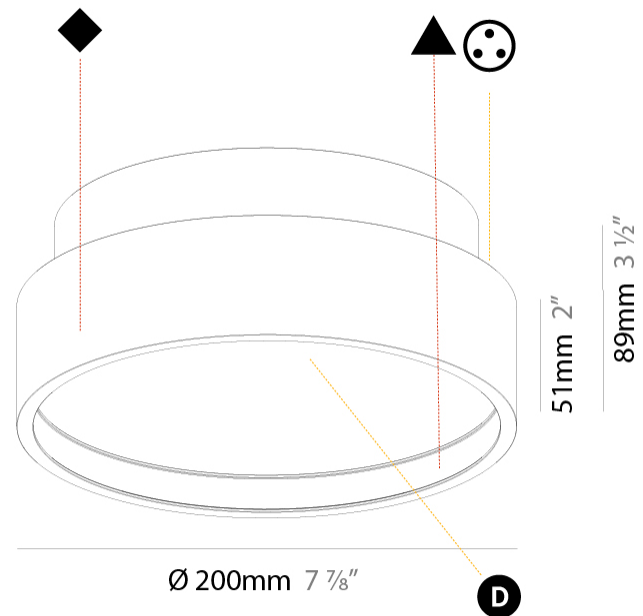

GENERAL

Series: Sign Diva
Subseries: Sign Diva Korona
Brand: Prolicht
Division: Architectural
Mounting Type: Surface
Mounting Location: Ceiling
Subcategory: Ambient

PHYSICAL

Shape: Round
Diameter (mm): 200
Diameter (in): 7 7/8
Height (mm): 89
Height (in): 3 1/2
Light Distribution: Direct / Indirect
Weight (kg): 1.261
Weight (lbs): 2.78
Diffuser: [Direct - PMMA - Opal/Micro-Prism/Sparkling Secret/Vintage Industrial / Indirect - White/Yellow/Orange/Red/Blue/Green](#)
Fixture Finish: [SSR / BKV / CWI / CRY / HAB / UFT / ITA / RUA / FTG / MYG / LOD / PUS / FRO / FUP / KIA / POP / BLS / SPG / MEY / GOH / GUM / CHC / COM / ABZ / JAG / OBR / MOS / ROR](#)
Fixture Material: Extruded Aluminum / Steel

ELECTRICAL

Lamp Type: LED (Zhaga Standard)
Input Wattage (W): 12.1
Total Output Wattage (W): 11
Dimming: [Tri-Mode (Non-Dimming and Phase Dimming (120Vac only) and 0-10V Dimming)](#)
Driver Included: Yes
Driver Location: Integrated
Driver Type: Constant Current - Universal
Driver Class: Class 2
Input Voltage (V): 120 - 277
Constant Current (MA): 350

LED

Color Temperature (°K): [3000 / 3500 / 4000](#)
Max. Delivered Lumen (lm): [1100 / 1117 / 1140](#)
CRI: >90 CRI
Lamp Life (hrs): 50000

OPTICAL

RATINGS AND CERTIFICATIONS

Certified By: Certified for North American Standards
IP rating: IP20