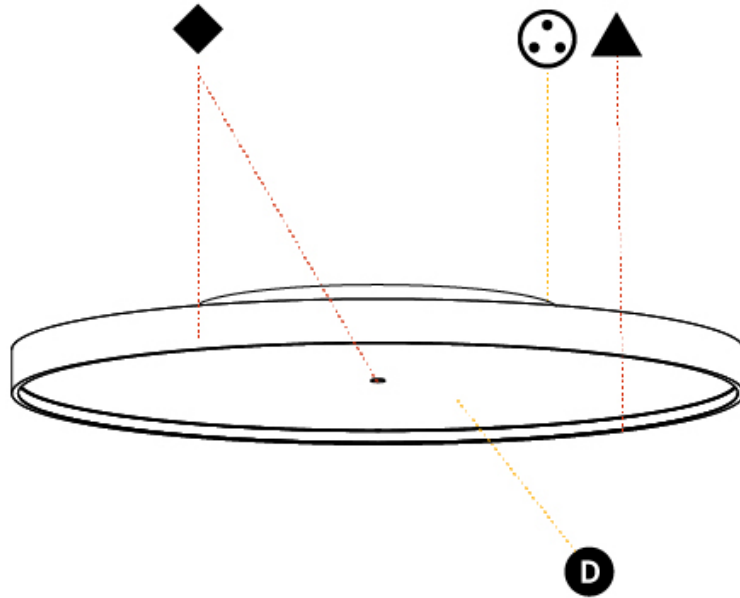

SIGN DIVA KORONA SURFACE

A3D098-

PROJECT
TYPE
SPECIFIER
QUANTITY
DATE